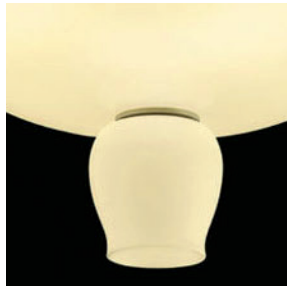

Product: Anni Trenta Wall Lamp

DETAILS

Metal

Gold Plated

Black Chrome

SHADE

Murano Glass

Milk-White

Straw-Yellow