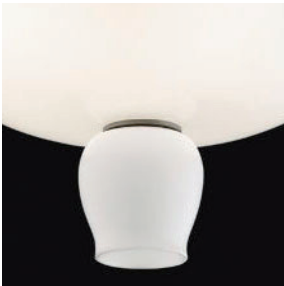

**Product:** Anni Trenta Suspension Lamp

**DETAILS**

Metal

Gold Plated

Black Chrome

**SHADE**

Murano Glass

Milk-White

Straw-Yellow