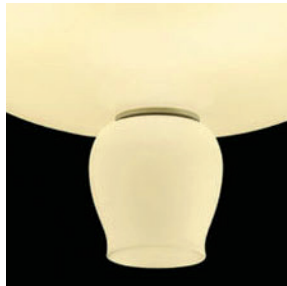

**Product:** Anni Trenta Suspension Lamp

**DETAILS**

Metal

Gold Plated

Black Chrome

**SHADE**

Murano Glass

Milk-White

Straw-Yellow