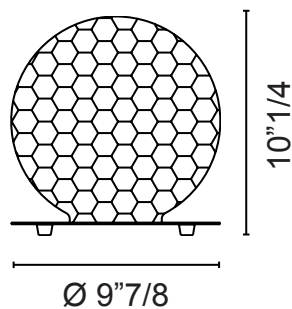

Balloton

Description

Table lamp in hand-made blown Murano glass.
Available in the following Murano colors: Crystal, Milk-White or Gray color.
Metal base in chrome finish.

Dimensions

Cod. 845.13

Ø 9"7/8 x 10"1/4H

1 x max 42W E14 Halogen - Dimmer

Finishes and materials

Structure in Murano: Crystal, Milk-White or Gray color.
Metal basein: Chrome plated finish.

(For more specifications, please refer to "Finishes & Materials")