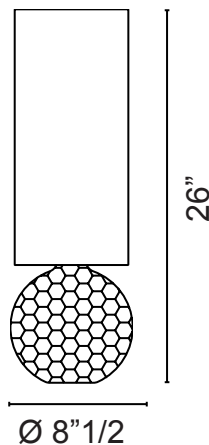

## Balloton

### *Description*

Table lamp with structure in hand-made blown Murano glass. Available in the following Murano colors: Grey, Aquamarine or Red color. Lampshade in fabric.

### *Dimensions*

**Cod. 845.11**  
Ø 8"1/2 x 26"H  
1 x max 42W E14 Halogen - Dimmer