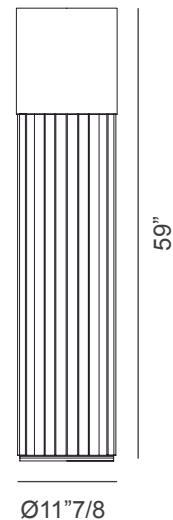

Chic

Design: Massimo Tonetto

Description

Floor lamp with diffused light. Structure available in dark bronze striped metal with Trihedrons diffusers made in Crystal, amber or smoke grey Murano blown glass.

Supply: Power cord.

Light source: 1x10,5W E27 PAR30 LED 700lm 2700°K + 1x8,5W E27 LED 600lm 2800°K - Dimmable.

Bulbs are not included.

Dimmer included.

Made in Italy.

Cable length: 90"1/2

Dimensions

Ø11"7/8 x 59"H

Finishes and materials

Structure: Dark bronze striped metal.

Trihedrons diffusers: Crystal, amber or smoke grey Murano blown glass.

(For more specifications, please refer to "Finishes & Materials")