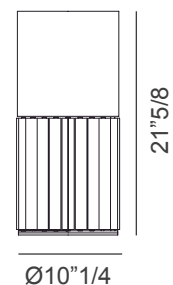

Supply: Power cord.

Light source: 1x6W GU10 PAR16 LED 560lm 2700°K CRI 80 + 1x6W E14 LED 470lm 2700°K - Dimmable.

Bulbs are not included.

Dimmer included.

Made in Italy.

Cable length: 90"1/2

Dimensions

Ø10"1/4 x 21"5/8H