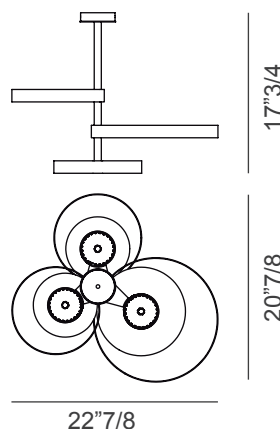

Circle

Design: Massimo Tonetto

Description

Ceiling lamp with indirect light. Structure made with light burnished brass rings and matt black nickel metal.

Supply: Terminal block.

Light source:

3x17W LED 1700lm 2700°K
CRI80 - Dimmable.

Kit suspension is available as an optional.

Made in Italy.

Dimensions

22"7/8W x 20"7/8D x 17"3/4H

Kit Suspension (optional)

Finishes and materials

Structure: Light burnished brass rings + matt black nickel metal.