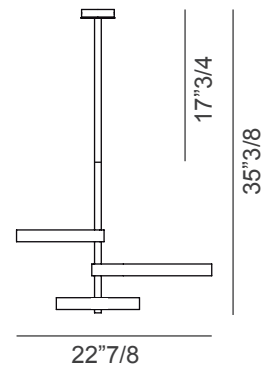

Circle

Design: Massimo Tonetto

Description

Ceiling lamp with indirect light. Structure made with light burnished brass rings and matt black nickel metal.

Supply: Terminal block.

Light source:

3x17W LED 1700lm 2700°K
CRI80 - Dimmable.

Kit suspension is available as an optional.

Made in Italy.

Dimensions

22"7/8W x 20"7/8D x 17"3/4H

Kit Suspension (optional)

Finishes and materials

Structure: Light burnished brass rings + matt black nickel metal.