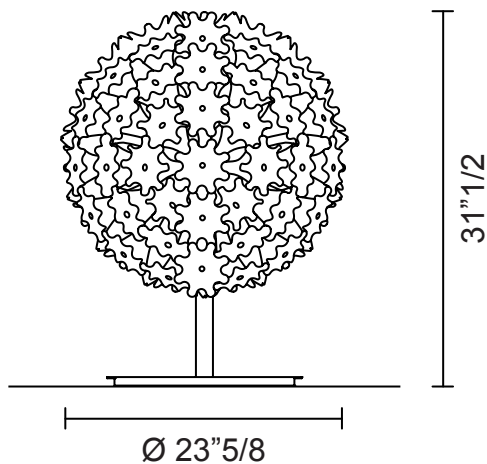

Espirit

Description

Espirit is table lamp made with flowers in Murano glass.
Available color combination: Crystal with Amber Yellow.
Metal parts in chrome finish.

This lighting also comes in the following versions: wall lamp,
ceiling lamp, suspension lamp and floor lamp

Dimensions

Cod. 959.02

Ø 23"5/8 x 31"1/2H

25 x max 25W E14

Finishes and materials

Shade in Murano: Crystal with Amber Yellow.
Details in Metal: Chrome finish.

(For more specifications, please refer to "Finishes & Materials")