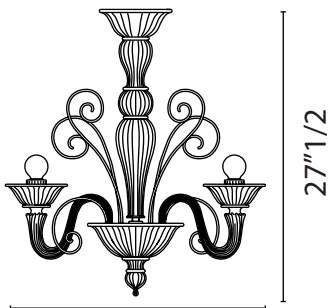

Albrici

Description

Chandeliers in hand-made blown Murano glass.
Tongues of fire seem to dance around a central column, reflecting light. And fire is the very element that creates all Murano glass.
Murano color: Straw Yellow with Red Coral details.
Available in three different sizes.
Metal parts in gray or gold painted finish.
This lighting also comes in wall lamp version.

Albrici

Dimensions

Cod. 99.32.01.06
 Ø 25"5/8 x 27"1/2H
 6 x max 60W E14

Ø 25"5/8

Cod. 99.32.01.10
 Ø 33"1/2 x 37"3/8H
 10 x max 60W E14

Ø 33"1/2

Cod. 99.32.01.12
 Ø 41"3/8 x 41"3/8H
 12 x max 60W E14

Ø 41"3/8

17"3/8 x 13"3/8

Cod. 99.32.02.03
 17"3/8W x 13"3/8D x 18"1/8H
 3 x max 60W E14

Finishes and materials

Structure in Murano glass: Straw Yellow with Red Coral details.
 Metal in: Gray or gold painted finish.