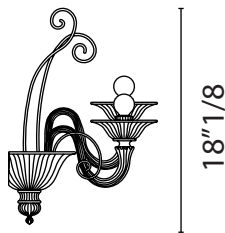

Albrici

Description

Chandeliers in hand-made blown Murano glass.
Tongues of fire seem to dance around a central column, reflecting light. And fire is the very element that creates all Murano glass.
Murano color: Straw Yellow with Red Coral details.
Available in three different sizes.
Metal parts in gray or gold painted finish.
This lighting also comes in wall lamp version.

Albrici

Dimensions

Cod. 99.32.01.06
 Ø 25"5/8 x 27"1/2H
 6 x max 60W E14

Ø 25"5/8

Cod. 99.32.01.10
 Ø 33"1/2 x 37"3/8H
 10 x max 60W E14

Ø 33"1/2

Cod. 99.32.01.12
 Ø 41"3/8 x 41"3/8H
 12 x max 60W E14

Ø 41"3/8

17"3/8 x 13"3/8

Cod. 99.32.02.03
 17"3/8W x 13"3/8D x 18"1/8H
 3 x max 60W E14

Finishes and materials

Structure in Murano glass: Straw Yellow with Red Coral details.
 Metal in: Gray or gold painted finish.