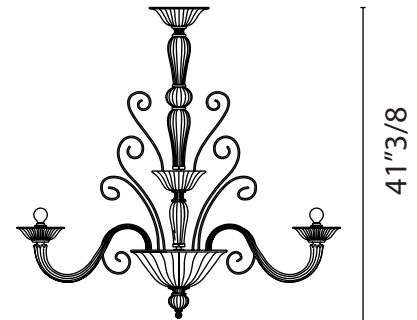

Albrici

Description

Chandeliers in hand-made blown Murano glass.
Tongues of fire seem to dance around a central column, reflecting light. And fire is the very element that creates all Murano glass.
Murano color: Straw Yellow with Red Coral details.
Available in three different sizes.
Metal parts in gray or gold painted finish.
This lighting also comes in wall lamp version.

Albrici

Dimensions

Cod. 99.32.01.06
 Ø 25"5/8 x 27"1/2H
 6 x max 60W E14

Ø 25"5/8

Cod. 99.32.01.10
 Ø 33"1/2 x 37"3/8H
 10 x max 60W E14

Ø 33"1/2

Cod. 99.32.01.12
 Ø 41"3/8 x 41"3/8H
 12 x max 60W E14

Ø 41"3/8

17"3/8 x 13"3/8

Cod. 99.32.02.03
 17"3/8W x 13"3/8D x 18"1/8H
 3 x max 60W E14

Finishes and materials

Structure in Murano glass: Straw Yellow with Red Coral details.
 Metal in: Gray or gold painted finish.