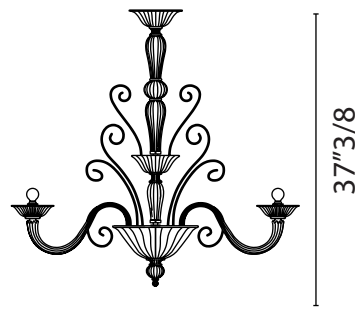

Albrici

Description

Chandeliers in hand-made blown Murano glass.
Tongues of fire seem to dance around a central column, reflecting light. And fire is the very element that creates all Murano glass.
Murano color: Straw Yellow with Red Coral details.
Available in three different sizes.
Metal parts in gray or gold painted finish.
This lighting also comes in wall lamp version.

Albrici

Dimensions

Cod. 99.32.01.06
 Ø 25"5/8 x 27"1/2H
 6 x max 60W E14

Ø 25"5/8

Cod. 99.32.01.10
 Ø 33"1/2 x 37"3/8H
 10 x max 60W E14

Ø 33"1/2

Cod. 99.32.01.12
 Ø 41"3/8 x 41"3/8H
 12 x max 60W E14

Ø 41"3/8

17"3/8 x 13"3/8

Cod. 99.32.02.03
 17"3/8W x 13"3/8D x 18"1/8H
 3 x max 60W E14

Finishes and materials

Structure in Murano glass: Straw Yellow with Red Coral details.
 Metal in: Gray or gold painted finish.