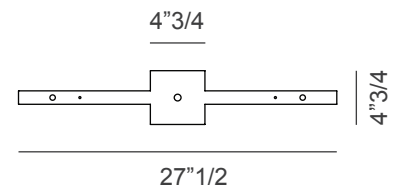

Kit J-BOX (Optional)

Finishes and materials

Structure: Natural burnished brass, polished or matt black nickel or polished gold.

Diffusers: White Murano blown glass.

(For more specifications, please refer to "Finishes & Materials")