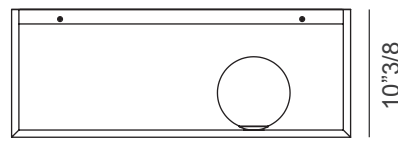

Supply: Terminal block.

Light source: 1x5W G9 LED 350lm 2700°K - Dimmable.

Kit J-BOX is available as an optional.

Bulbs are not included.

Made in Italy.

Dimensions

27"1/2W x 10"3/8D x 5"7/8H

Wall lamp