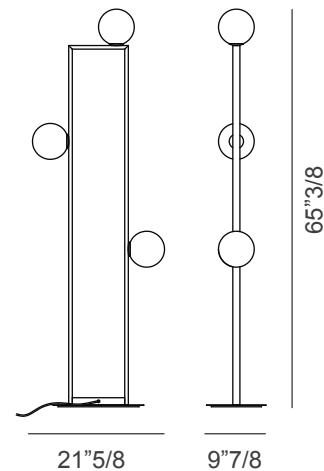

Mondrian

Design: Massimo Tonetto

Description

Floor lamp with diffused light. Metal structure in natural burnished brass, polished or matt black nickel or polished gold. White Murano blown glass diffusers.

Supply: Power cord.

Light source: 3x5W G9 LED 350lm
2700°K - Dimmable

Dimmer included. Bulbs are not included. Made in Italy.

Cable length: 90"1/2

Dimensions

21"5/8W x 9"7/8D x 65"3/8H

Finishes and materials