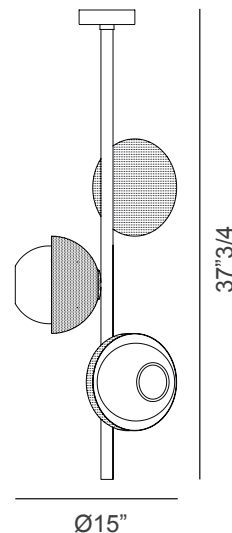

Urban

Design: Massimo Tonetto

Description

Ceiling lamp with diffused light. Light or dark burnished brass structure with matt gold or matt black perforated metal lampshades. White Murano blown glass diffusers.

Supply: Terminal block.

Light source: 3x6W E14 LED 470lm
2800°K - Dimmable.

Bulbs are not included.

Made in Italy.

Dimensions

Ø15" x 37"3/4H

Finishes and materials

Structure: Light or dark burnished brass.