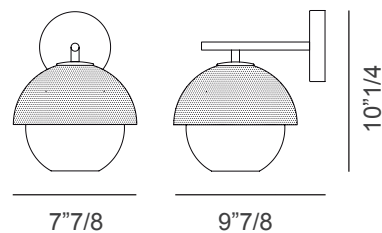

Urban

Design: Massimo Tonetto

Description

Wall lamp with diffused light. Light or dark burnished brass structure with matt gold or matt black perforated metal lampshade. White Murano blown glass diffuser.

Supply: Terminal block.

Light source: 1x6W E14 LED
470lm 2700°K - Dimmable.

Bulbs are not included.

Made in Italy.

Dimensions

7"7/8W x 9"7/8D x 10"1/4H

Finishes and materials

Structure: Light or dark burnished brass.