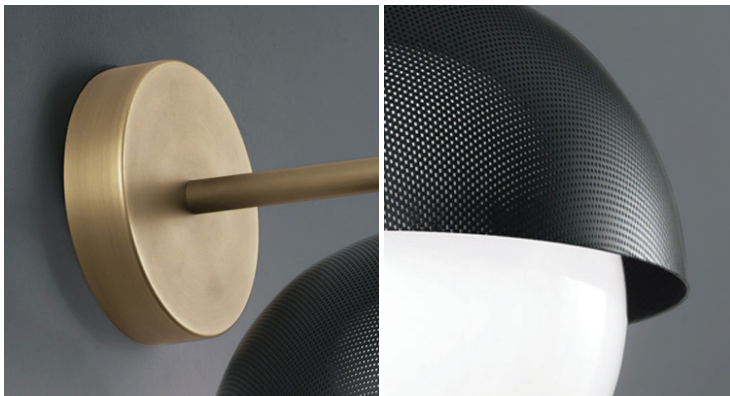

Urban

Design: Massimo Tonetto

Description

Wall lamp with diffused light. Light or dark burnished brass structure with matt gold or matt black perforated metal lampshade. White Murano blown glass diffuser.

Supply: Terminal block.

Light source: 1x6W E14 LED
470lm 2700°K - Dimmable.

Bulbs are not included.

Made in Italy.

Dimensions

7"7/8W x 9"7/8D x 10"1/4H

Finishes and materials

Structure: Light or dark burnished brass.

Lampshade: Matt gold or matt black perforated metal.

Diffuser: White Murano blown glass.

(For more specifications, please refer to "Finishes & Materials")