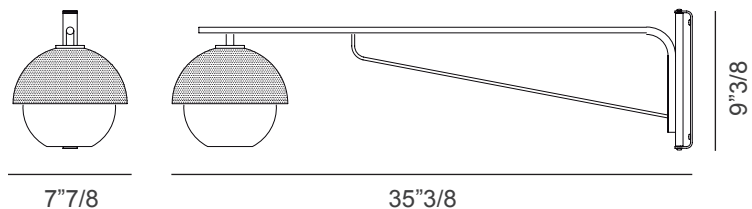

Supply: Power cord. **Light source:** 1x6W E14 LED 470lm 2700°K - Dimmable.

Bulbs are not included.

Made in Italy.

Dimensions

7"7/8W x 35"3/8D x 9"3/8H

Cable length: 90"1/2

Finishes and materials

Structure: Light or dark burnished brass.