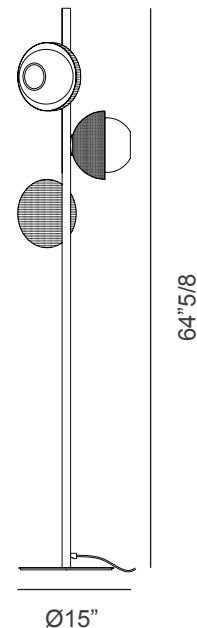

Urban

Design: Massimo Tonetto

Description

Floor lamp with diffused light. Light or dark burnished brass structure with matt gold or matt black perforated metal lampshades. White Murano blown glass diffusers. Dimmer included.

Supply: Power cord.

Light source: 3x6W E14 LED 470lm
2700°K - Dimmable.

Bulbs are not included.

Made in Italy.

Cable length: 90" 1/2

35" 3/8

55" 1/8

Dimensions

Ø15" x 64" 5/8H

Finishes and materials

Structure: Light or dark burnished brass.

Lampshades: Matt gold or matt black perforated metal.

Diffusers: White Murano blown glass.

(For more specifications, please refer to "Finishes & Materials")