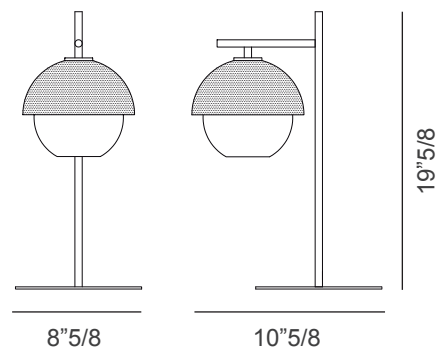

**Light source:** 1x6W E14 LED 470lm  
2700°K - Dimmable.

Bulbs are not included.

Made in Italy.

**Cable length:** 90" 1/2

## *Dimensions*

8" 5/8W x 10" 5/8D x 19" 5/8H