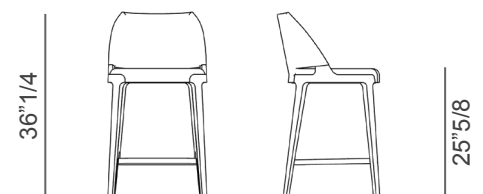

Dimensions

Barstool:

19"1/4W x 20"D x 40"3/4H

Seat height: 30"1/8

Counterstool:

19"1/4W x 20"D x 36"1/4H

Seat height: 25"5/8

Finishes and materials