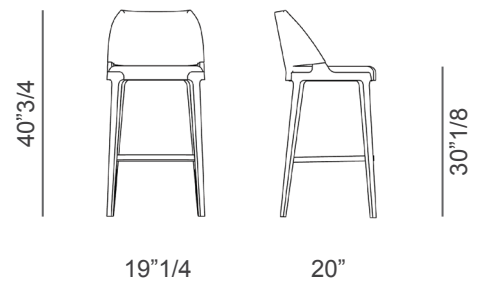

Dimensions

Barstool:

19"1/4W x 20"D x 40"3/4H

Seat height: 30"1/8

Counterstool:

19"1/4W x 20"D x 36"1/4H

Seat height: 25"5/8

Finishes and materials