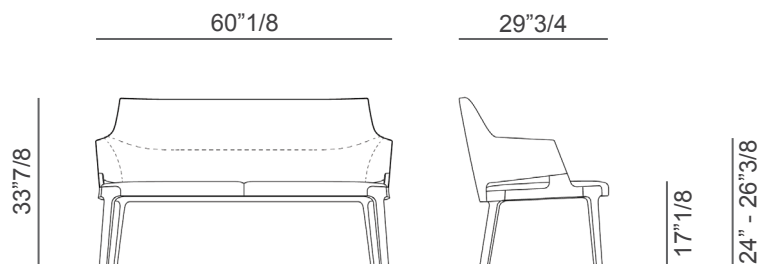

Dimensions

60"1/8W x 29"3/4D x 33"7/8H
Seat height: 17"1/8
Armrest height: 24" - 26"3/8

Finishes and materials

Structure: Ash wood or Canaletto walnut.
Cover: Fabric, eco-leather or leather.

(For more specifications, please refer to "Finishes & Materials")