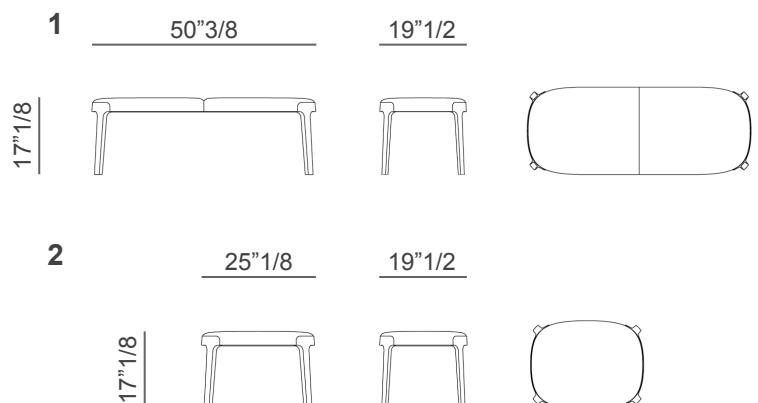

## Dimensions

- 1) 50"3/8W x 19"1/2D x 17"1/8H
- 2) 25"1/8W x 19"1/2D x 17"1/8H