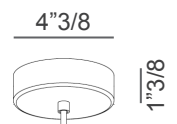

Light source:

A: 3 x E26 - 42W HES

B: 6 x E26 - 42W HES

Finishes and materials

Structure & Canopy: Lacquered metal structure in white or in Deluxe finishes: lead grey, swamp green, caramel, matt copper and matt gold.

Counterbalance: Natural brass.

Dimensions

A: Ø31"1/2 x 31"1/2H

B: Ø31"1/2 x 45"1/4H

Cable and canopy height: 78"3/4

A

Ø31"1/2

B

Ø31"1/2

(For more specifications, please refer to "Finishes & Materials")