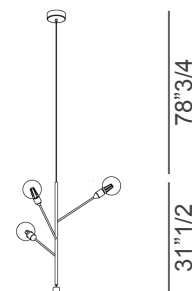

Light source:

A: 3 x E26 - 42W HES

B: 6 x E26 - 42W HES

Finishes and materials

Structure & Canopy: Lacquered metal structure in white or in Deluxe finishes: lead grey, swamp green, caramel, matt copper and matt gold.

Counterbalance: Natural brass.

Dimensions

A: Ø31"1/2 x 31"1/2H

B: Ø31"1/2 x 45"1/4H

Cable and canopy height: 78"3/4

A

Ø31"1/2

B

Ø31"1/2

(For more specifications, please refer to "Finishes & Materials")