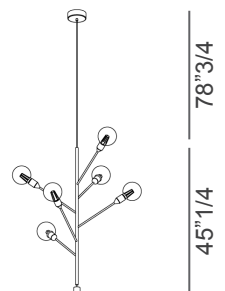

Light source:

A: 3 x E26 - 42W HES

B: 6 x E26 - 42W HES

Finishes and materials

Structure & Canopy: Lacquered metal structure in white or in Deluxe finishes: lead grey, swamp green, caramel, matt copper and matt gold.

Counterbalance: Natural brass.

Dimensions

A: Ø31"1/2 x 31"1/2H

B: Ø31"1/2 x 45"1/4H

Cable and canopy height: 78"3/4

A

Ø31"1/2

B

Ø31"1/2

(For more specifications, please refer to "Finishes & Materials")