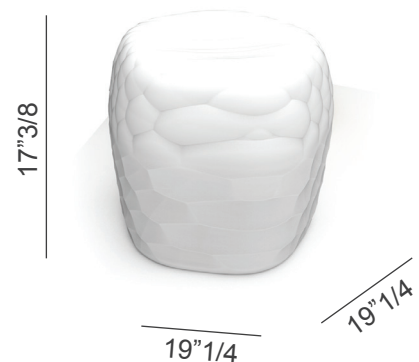

# Small River Stone

*Design: Mac Stopa*

## *Description*

Coffee, side table or stool with self supporting frame shell in integral polyurethane foam in low density "Soft Touch Plus", available in variety of colors. For orders over 50 pieces, any RAL color is available. The molding of the integral foam may vary from color to color depending on the mold. Glides in PVC.

## *Dimensions*

19"1/4W x 19"1/4D x 17"3/8H