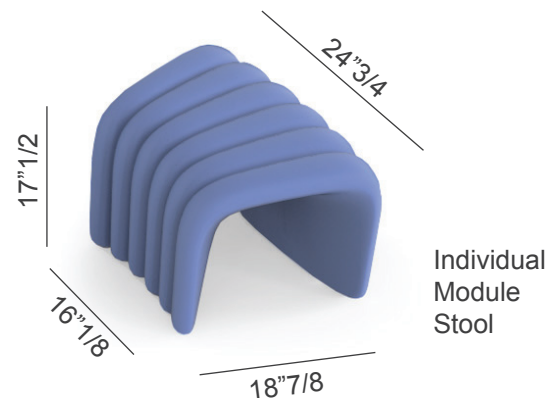

River Snake

Design: Mac Stopa

Dimensions

24"3/4W x 18"7/8D x 17"1/2H

Figure - Zigzag Bench

Description

Modular stool or Bench with self supporting frame shell in integral polyurethane foam in low density "Soft Touch Plus", available in variety of colors. For orders over 50 pieces, any RAL color is available. The molding of the integral foam may vary from color to color depending on the mold. Glides in PVC. Ideal for Indoor or Outdoor use.

Individual
Module
Stool

Linking System

Finishes and materials

Structure: Integral polyurethane foam in low density "Soft Touch".

Glides: PVC.

(For more specifications, please refer to "Finishes & Materials")