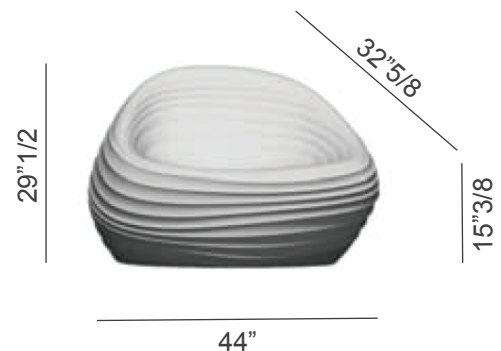

River Side

Design: Mac Stopa

Description

Lounge chair with self supporting frame shell in integral polyurethane foam in low density "Soft Touch Plus", available in variety of colors. For orders over 50 pieces, any RAL color is available. The molding of the integral foam may vary from color to color depending on the mold. Glides in PVC. Ideal for Indoor or Outdoor use.

Dimensions

44"W x 32"5/8D x 29"1/2H
Seat height: 15"3/8

Finishes and materials

Structure: Integral polyurethane foam in low density "Soft Touch".

Glides: PVC.

(For more specifications, please refer to "Finishes & Materials")