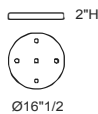

Ø11"7/8

Installation Examples:

Single

Single decentralized

Multiple decentralized

Cluster with plate

Plates & Canopies

A) ROUND PLATE
MAX 3 FITTINGS
BIANCO/WHITE
TITANIO/T/TAN/UM
Ø16"1/2 x 2"H

Metal plate in the finishes:
Titanium or White Lacquered.

ELECTRIFIED PLATES

B) ROUND PLATE
MAX 3 FITTINGS
BIANCO/WHITE
TITANIO/TITANIUM
Ø11"7/8 x 2"H

G) ROUND PLATE
MAX 13 FITTINGS
BIANCO/WHITE
TITANIO/T/TAN/UM
Ø31"1/2 x 2"H

C) ROUND PLATE
MAX 5 FITTINGS
BIANCO/WHITE
TITANIO/T/TAN/UM
Ø16"1/2 x 2"H

H) ROUND PLATE
MAX 17 FITTINGS
BIANCO/WHITE
TITANIO/T/TAN/UM
Ø39"3/8 x 2"H

D) ROUND PLATE
MAX 7 FITTINGS
BIANCO/WHITE
TITANIO/T/TAN/UM
Ø16"1/2 x 2"H

I) LINEAR PLATE
MAX 8 FITTINGS
BIANCO/WHITE
TITANIO/T/TAN/UM
36"1/4W x 5"1/2D x 2"H

E) ROUND PLATE
MAX 7 FITTINGS
BIANCO/WHITE
TITANIO/T/TAN/UM
Ø23"5/8 x 2"H

J) LINEAR PLATE
MAX 8 FITTINGS
BIANCO/WHITE
TITANIO/T/TAN/UM
54"3/8W x 5"1/2D x 2"H