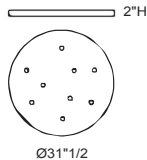

F) ROUND PLATE
MAX 9 FITTINGS
BIANCO/WHITE
TITANIO/T/TAN/UM
Ø31"1/2 x 2"H