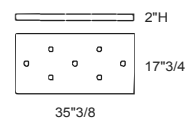

K) RECTANGULAR PLATE
MAX 7 FITTINGS
BIANCO/WHITE
TITANIO/T/TAN/UM
35"3/8W x 17"3/4D x 2"H