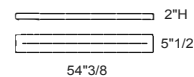

Ø11"7/8

Installation Examples:

Single

Single decentralized

Multiple decentralized

Cluster with plate

Plates & Canopies

A) ROUND PLATE
MAX 3 FITTINGS
BIANCO/WHITE
TITANIO/T/TAN/UM
Ø16"1/2 x 2"H

Metal plate in the finishes:
Titanium or White Lacquered.

ELECTRIFIED PLATES

B) ROUND PLATE
MAX 3 FITTINGS
BIANCO/WHITE
TITANIO/TITANIUM
Ø11"7/8 x 2"H

G) ROUND PLATE
MAX 13 FITTINGS
BIANCO/WHITE
TITANIO/T/TAN/UM
Ø31"1/2 x 2"H

C) ROUND PLATE
MAX 5 FITTINGS
BIANCO/WHITE
TITANIO/T/TAN/UM
Ø16"1/2 x 2"H

H) ROUND PLATE
MAX 17 FITTINGS
BIANCO/WHITE
TITANIO/T/TAN/UM
Ø39"3/8 x 2"H

D) ROUND PLATE
MAX 7 FITTINGS
BIANCO/WHITE
TITANIO/T/TAN/UM
Ø16"1/2 x 2"H

I) LINEAR PLATE
MAX 8 FITTINGS
BIANCO/WHITE
TITANIO/T/TAN/UM
36"1/4W x 5"1/2D x 2"H

E) ROUND PLATE
MAX 7 FITTINGS
BIANCO/WHITE
TITANIO/T/TAN/UM
Ø23"5/8 x 2"H

J) LINEAR PLATE
MAX 8 FITTINGS
BIANCO/WHITE
TITANIO/T/TAN/UM
54"3/8W x 5"1/2D x 2"H