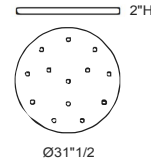

Dimensions

Mini: Ø5"7/8 x 8"5/8H

Medium: Ø9" x 12"5/8H

Large: Ø11"7/8 x 16"1/8H

Cable length: 78"3/4

Light Source:

Mini: 8W - LED 3000K 650lm Dimm. TRIAC

Medium: 15W - LED 3000K 1300lm Dimm. TRIAC

Ø11"7/8

Installation Examples:

Single

Single decentralized

Multiple decentralized

Cluster with plate

Plates & Canopies

A) ROUND PLATE
MAX 3 FITTINGS
BIANCO/WHITE
TITANIO/T/TAN/UM
Ø16"1/2 x 2"H

Metal plate in the finishes:
Titanium or White Lacquered.

ELECTRIFIED PLATES

B) ROUND PLATE
MAX 3 FITTINGS
BIANCO/WHITE
TITANIO/TITANIUM
Ø11"7/8 x 2"H

G) ROUND PLATE
MAX 13 FITTINGS
BIANCO/WHITE
TITANIO/T/TAN/UM
Ø31"1/2 x 2"H

C) ROUND PLATE
MAX 5 FITTINGS
BIANCO/WHITE
TITANIO/T/TAN/UM
Ø16"1/2 x 2"H

H) ROUND PLATE
MAX 17 FITTINGS
BIANCO/WHITE
TITANIO/T/TAN/UM
Ø39"3/8 x 2"H

D) ROUND PLATE
MAX 7 FITTINGS
BIANCO/WHITE
TITANIO/T/TAN/UM
Ø16"1/2 x 2"H