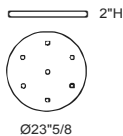

Ø11"7/8

Installation Examples:

Single

Single decentralized

Multiple decentralized

Cluster with plate

Plates & Canopies

A) ROUND PLATE
MAX 3 FITTINGS
BIANCO/WHITE
TITANIO/T/TAN/UM
Ø16"1/2 x 2"H

Metal plate in the finishes:
Titanium or White Lacquered.

ELECTRIFIED PLATES

B) ROUND PLATE
MAX 3 FITTINGS
BIANCO/WHITE
TITANIO/TITANIUM
Ø11"7/8 x 2"H

G) ROUND PLATE
MAX 13 FITTINGS
BIANCO/WHITE
TITANIO/T/TAN/UM
Ø31"1/2 x 2"H

C) ROUND PLATE
MAX 5 FITTINGS
BIANCO/WHITE
TITANIO/T/TAN/UM
Ø16"1/2 x 2"H

H) ROUND PLATE
MAX 17 FITTINGS
BIANCO/WHITE
TITANIO/T/TAN/UM
Ø39"3/8 x 2"H

D) ROUND PLATE
MAX 7 FITTINGS
BIANCO/WHITE
TITANIO/T/TAN/UM
Ø16"1/2 x 2"H

I) LINEAR PLATE
MAX 8 FITTINGS
BIANCO/WHITE
TITANIO/T/TAN/UM
36"1/4W x 5"1/2D x 2"H

E) ROUND PLATE
MAX 7 FITTINGS
BIANCO/WHITE
TITANIO/T/TAN/UM
Ø23"5/8 x 2"H

J) LINEAR PLATE
MAX 8 FITTINGS
BIANCO/WHITE
TITANIO/T/TAN/UM
54"3/8W x 5"1/2D x 2"H