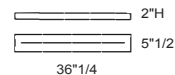

Metal plate in the finishes:
Titanium or White Lacquered.

ELECTRIFIED PLATES

B) ROUND PLATE
MAX 3 FITTINGS
BIANCO/WHITE
TITANIO/TITANIUM
Ø11"7/8 x 2"H

G) ROUND PLATE
MAX 13 FITTINGS
BIANCO/WHITE
TITANIO/T/TAN/UM
Ø31"1/2 x 2"H

C) ROUND PLATE
MAX 5 FITTINGS
BIANCO/WHITE
TITANIO/T/TAN/UM
Ø16"1/2 x 2"H

H) ROUND PLATE
MAX 17 FITTINGS
BIANCO/WHITE
TITANIO/T/TAN/UM
Ø39"3/8 x 2"H

D) ROUND PLATE
MAX 7 FITTINGS
BIANCO/WHITE
TITANIO/T/TAN/UM
Ø16"1/2 x 2"H

I) LINEAR PLATE
MAX 8 FITTINGS
BIANCO/WHITE
TITANIO/T/TAN/UM
36"1/4W x 5"1/2D x 2"H

E) ROUND PLATE
MAX 7 FITTINGS
BIANCO/WHITE
TITANIO/T/TAN/UM
Ø23"5/8 x 2"H

J) LINEAR PLATE
MAX 8 FITTINGS
BIANCO/WHITE
TITANIO/T/TAN/UM
54"3/8W x 5"1/2D x 2"H