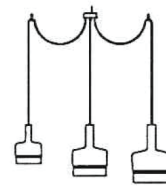

Acorn

Design: Matteo Bianchi

Description

Suspension lamp with shade in cement and frosted or transparent glass. Protection IP44 against water from any direction. Available in three sizes: Mini, Medium and Large, as a single element or in cluster.

Ø11"7/8

Installation Examples:

Single

Single decentralized

Multiple decentralized

Cluster with plate

Plates & Canopies

A) ROUND PLATE
MAX 3 FITTINGS
BIANCO/WHITE
TITANIO/T/TAN/UM
Ø16"1/2 x 2"H

Metal plate in the finishes:
Titanium or White Lacquered.

ELECTRIFIED PLATES

B) ROUND PLATE
MAX 3 FITTINGS
BIANCO/WHITE
TITANIO/TITANIUM
Ø11"7/8 x 2"H

G) ROUND PLATE
MAX 13 FITTINGS
BIANCO/WHITE
TITANIO/T/TAN/UM
Ø31"1/2 x 2"H

C) ROUND PLATE
MAX 5 FITTINGS
BIANCO/WHITE
TITANIO/T/TAN/UM
Ø16"1/2 x 2"H

H) ROUND PLATE
MAX 17 FITTINGS
BIANCO/WHITE
TITANIO/T/TAN/UM
Ø39"3/8 x 2"H

D) ROUND PLATE
MAX 7 FITTINGS
BIANCO/WHITE
TITANIO/T/TAN/UM
Ø16"1/2 x 2"H