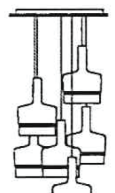

Ø11"7/8

Installation Examples:

Single

Single decentralized

Multiple decentralized

Cluster with plate

Plates & Canopies

A) ROUND PLATE
MAX 3 FITTINGS
BIANCO/WHITE
TITANIO/T/TAN/UM
Ø16"1/2 x 2"H

Metal plate in the finishes:
Titanium or White Lacquered.

ELECTRIFIED PLATES

B) ROUND PLATE
MAX 3 FITTINGS
BIANCO/WHITE
TITANIO/TITANIUM
Ø11"7/8 x 2"H

G) ROUND PLATE
MAX 13 FITTINGS
BIANCO/WHITE
TITANIO/T/TAN/UM
Ø31"1/2 x 2"H

C) ROUND PLATE
MAX 5 FITTINGS
BIANCO/WHITE
TITANIO/T/TAN/UM
Ø16"1/2 x 2"H

H) ROUND PLATE
MAX 17 FITTINGS
BIANCO/WHITE
TITANIO/T/TAN/UM
Ø39"3/8 x 2"H

D) ROUND PLATE
MAX 7 FITTINGS
BIANCO/WHITE
TITANIO/T/TAN/UM
Ø16"1/2 x 2"H