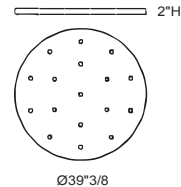

Ø11"7/8

Installation Examples:

Single

Single decentralized

Multiple decentralized

Cluster with plate

Plates & Canopies

A) ROUND PLATE
MAX 3 FITTINGS
BIANCO/WHITE
TITANIO/T/TAN/UM
Ø16"1/2 x 2"H

Metal plate in the finishes:
Titanium or White Lacquered.

ELECTRIFIED PLATES

B) ROUND PLATE
MAX 3 FITTINGS
BIANCO/WHITE
TITANIO/TITANIUM
Ø11"7/8 x 2"H

G) ROUND PLATE
MAX 13 FITTINGS
BIANCO/WHITE
TITANIO/T/TAN/UM
Ø31"1/2 x 2"H

C) ROUND PLATE
MAX 5 FITTINGS
BIANCO/WHITE
TITANIO/T/TAN/UM
Ø16"1/2 x 2"H

H) ROUND PLATE
MAX 17 FITTINGS
BIANCO/WHITE
TITANIO/T/TAN/UM
Ø39"3/8 x 2"H

D) ROUND PLATE
MAX 7 FITTINGS
BIANCO/WHITE
TITANIO/T/TAN/UM
Ø16"1/2 x 2"H

I) LINEAR PLATE
MAX 8 FITTINGS
BIANCO/WHITE
TITANIO/T/TAN/UM
36"1/4W x 5"1/2D x 2"H

E) ROUND PLATE
MAX 7 FITTINGS
BIANCO/WHITE
TITANIO/T/TAN/UM
Ø23"5/8 x 2"H

J) LINEAR PLATE
MAX 8 FITTINGS
BIANCO/WHITE
TITANIO/T/TAN/UM
54"3/8W x 5"1/2D x 2"H