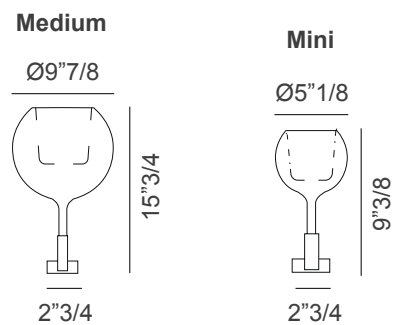

Glo

Design: Carlo Colombo

Description

Wall lamp with structure in gold, rose gold, graphite or white matt metal. Outer shade in transparent, gold, silver, rose gold, black, blue, green, violet or 4 ever mirrored glass. Inner shade is sandblasted.

Medium light source: 1x 5W - E12 LED.

Mini light source: 1x 4W - G9 LED.

Bulb not included. Made in Italy.

Dimensions

Medium: Ø9"7/8 x 15"3/4H

Mini: Ø5"1/8 x 9"3/8H

Finishes and materials

Structure: