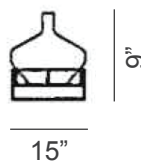

Available in the sizes: Low, Tall, Fatty and Little.

Dimensions

Little: 7"7/8W x 7"7/8D x 9"H

Fatty: 7"7/8W x 7"7/8D x 12"1/8H

Tall: 7"7/8W x 7"7/8D x 17"3/8H

Low: 15"W x 15"D x 11"7/8H

Cable length: 70"7/8

Little

Fatty

Tall

Low

Light Source:

Little & Fatty: 1 x 5W LED - E12 500lm or 1 x max 42W Halo E12 630lm

Tall & Low: 1 x 10W LED - E26 1000lm or 1 x max 60W Halo E26 850lm

Finishes and materials