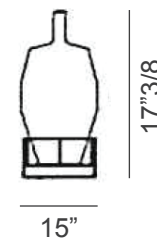

Available in the sizes: Low, Tall, Fatty and Little.

Dimensions

Little: 7"7/8W x 7"7/8D x 9"H

Fatty: 7"7/8W x 7"7/8D x 12"1/8H

Tall: 7"7/8W x 7"7/8D x 17"3/8H

Low: 15"W x 15"D x 11"7/8H

Cable length: 70"7/8

Little

Fatty

Tall

Low

Light Source:

Little & Fatty: 1 x 5W LED - E12 500lm or 1 x max 42W Halo E12 630lm

Tall & Low: 1 x 10W LED - E26 1000lm or 1 x max 60W Halo E26 850lm

Finishes and materials