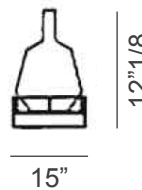

Available in the sizes: Low, Tall, Fatty and Little.

Dimensions

Little: 7"7/8W x 7"7/8D x 9"H

Fatty: 7"7/8W x 7"7/8D x 12"1/8H

Tall: 7"7/8W x 7"7/8D x 17"3/8H

Low: 15"W x 15"D x 11"7/8H

Cable length: 70"7/8

Little

Fatty

Tall

Low

Light Source:

Little & Fatty: 1 x 5W LED - E12 500lm or 1 x max 42W Halo E12 630lm

Tall & Low: 1 x 10W LED - E26 1000lm or 1 x max 60W Halo E26 850lm

Finishes and materials