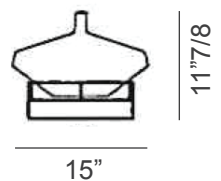

Available in the sizes: Low, Tall, Fatty and Little.

Dimensions

Little: 7"7/8W x 7"7/8D x 9"H

Fatty: 7"7/8W x 7"7/8D x 12"1/8H

Tall: 7"7/8W x 7"7/8D x 17"3/8H

Low: 15"W x 15"D x 11"7/8H

Cable length: 70"7/8

Little

Fatty

Tall

Low

Light Source:

Little & Fatty: 1 x 5W LED - E12 500lm or 1 x max 42W Halo E12 630lm

Tall & Low: 1 x 10W LED - E26 1000lm or 1 x max 60W Halo E26 850lm

Finishes and materials