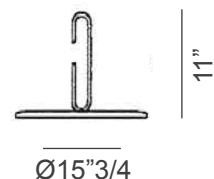

Dimensions

Mini: Ø7" x 7"1/2H

Large: Ø15"3/4 x 11"H

Cable length: 78"3/4

Light Source:

Mini: LED 14W - 24V 3000K 1000lm

Large: LED 30W - 24V 3000K 2100lm

Finishes and materials

Large Open Ring

Clip

Plates & Canopies

Metal plate in the finishes
White Lacquered with power source.

ELECTRIFIED PLATES

B) ROUND PLATE
MAX 3 FITTINGS
BIANCO/WHITE
Ø11"7/8 x 2"H

G) ROUND PLATE
MAX 13 FITTINGS
BIANCO/WHITE
Ø31"1/2 x 2"H

I) LINEAR PLATE
MAX 8 FITTINGS
BIANCO/WHITE
36"1/4W x 5"1/2D x 2"H

E) ROUND PLATE
MAX 7 FITTINGS
BIANCO/WHITE
Ø23"5/8 x 2"H

J) LINEAR PLATE
MAX 8 FITTINGS
BIANCO/WHITE
54"3/8W x 5"1/2D x 2"H

F) ROUND PLATE
MAX 9 FITTINGS
BIANCO/WHITE
Ø31"1/2 x 2"H

K) RECTANGULAR PLATE
MAX 7 FITTINGS
BIANCO/WHITE
35"3/8W x 17"3/4D x 2"H