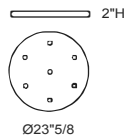

Dimensions

Mini: Ø7" x 7"1/2H

Large: Ø15"3/4 x 11"H

Cable length: 78"3/4

Light Source:

Mini: LED 14W - 24V 3000K 1000lm

Large: LED 30W - 24V 3000K 2100lm

Finishes and materials

Large Open Ring

Clip

Plates & Canopies

Metal plate in the finishes
White Lacquered with power source.

ELECTRIFIED PLATES

B) ROUND PLATE
MAX 3 FITTINGS
BIANCO/WHITE
Ø11"7/8 x 2"H

G) ROUND PLATE
MAX 13 FITTINGS
BIANCO/WHITE
Ø31"1/2 x 2"H

R) SINGLE CANOPY
SAME FINISH
AS STRUCTURE
Ø4"3/8 x 2"3/8H

C) ROUND PLATE
MAX 5 FITTINGS
BIANCO/WHITE
Ø16"1/2 x 2"H

H) ROUND PLATE
MAX 17 FITTINGS
BIANCO/WHITE
Ø39"3/8 x 2"H

D) ROUND PLATE
MAX 7 FITTINGS
BIANCO/WHITE
Ø16"1/2 x 2"H

I) LINEAR PLATE
MAX 8 FITTINGS
BIANCO/WHITE
36"1/4W x 5"1/2D x 2"H

E) ROUND PLATE
MAX 7 FITTINGS
BIANCO/WHITE
Ø23"5/8 x 2"H

J) LINEAR PLATE
MAX 8 FITTINGS
BIANCO/WHITE
54"3/8W x 5"1/2D x 2"H

F) ROUND PLATE
MAX 9 FITTINGS
BIANCO/WHITE
Ø31"1/2 x 2"H