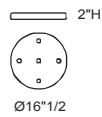

C) ROUND PLATE
MAX 5 FITTINGS
BIANCO/WHITE
Ø16"1/2 x 2"H