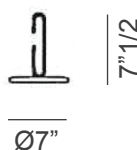

Dimensions

Mini: Ø7" x 7"1/2H

Large: Ø15"3/4 x 11"H

Cable length: 78"3/4

Light Source:

Mini: LED 14W - 24V 3000K 1000lm

Large: LED 30W - 24V 3000K 2100lm

Finishes and materials

Structure: Metal in the colors gold, pink gold or black nickel, glossy or brushed finish.

(For more specifications, please refer to "Finishes & Materials")

Mini Closed Ring

Large Closed Ring

Mini Open Ring

Large Open Ring

Clip

Plates & Canopies

Metal plate in the finishes
White Lacquered with power source.

ELECTRIFIED PLATES

B) ROUND PLATE
MAX 3 FITTINGS
BIANCO/WHITE
Ø11"7/8 x 2"H

G) ROUND PLATE
MAX 13 FITTINGS
BIANCO/WHITE
Ø31"1/2 x 2"H

I) LINEAR PLATE
MAX 8 FITTINGS
BIANCO/WHITE
36"1/4W x 5"1/2D x 2"H

E) ROUND PLATE
MAX 7 FITTINGS
BIANCO/WHITE
Ø23"5/8 x 2"H

J) LINEAR PLATE
MAX 8 FITTINGS
BIANCO/WHITE
54"3/8W x 5"1/2D x 2"H

F) ROUND PLATE
MAX 9 FITTINGS
BIANCO/WHITE
Ø31"1/2 x 2"H