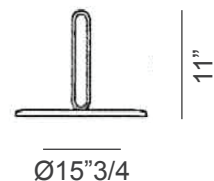

Large Closed Ring