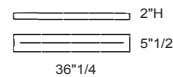

Dimensions

Mini: Ø7" x 7"1/2H

Large: Ø15"3/4 x 11"H

Cable length: 78"3/4

Light Source:

Mini: LED 14W - 24V 3000K 1000lm

Large: LED 30W - 24V 3000K 2100lm

Finishes and materials

Large Open Ring

Clip

Plates & Canopies

Metal plate in the finishes
White Lacquered with power source.

ELECTRIFIED PLATES

B) ROUND PLATE
MAX 3 FITTINGS
BIANCO/WHITE
Ø11"7/8 x 2"H

G) ROUND PLATE
MAX 13 FITTINGS
BIANCO/WHITE
Ø31"1/2 x 2"H

R) SINGLE CANOPY
SAME FINISH
AS STRUCTURE
Ø4"3/8 x 2"3/8H

C) ROUND PLATE
MAX 5 FITTINGS
BIANCO/WHITE
Ø16"1/2 x 2"H

H) ROUND PLATE
MAX 17 FITTINGS
BIANCO/WHITE
Ø39"3/8 x 2"H

D) ROUND PLATE
MAX 7 FITTINGS
BIANCO/WHITE
Ø16"1/2 x 2"H

I) LINEAR PLATE
MAX 8 FITTINGS
BIANCO/WHITE
36"1/4W x 5"1/2D x 2"H

E) ROUND PLATE
MAX 7 FITTINGS
BIANCO/WHITE
Ø23"5/8 x 2"H

J) LINEAR PLATE
MAX 8 FITTINGS
BIANCO/WHITE
54"3/8W x 5"1/2D x 2"H

F) ROUND PLATE
MAX 9 FITTINGS
BIANCO/WHITE
Ø31"1/2 x 2"H