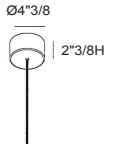

Dimensions

Mini: Ø7" x 7"1/2H

Large: Ø15"3/4 x 11"H

Cable length: 78"3/4

Light Source:

Mini: LED 14W - 24V 3000K 1000lm

Large: LED 30W - 24V 3000K 2100lm

Finishes and materials

Large Open Ring

Clip

Plates & Canopies

Metal plate in the finishes
White Lacquered with power source.

ELECTRIFIED PLATES

B) ROUND PLATE
MAX 3 FITTINGS
BIANCO/WHITE
Ø11"7/8 x 2"H

G) ROUND PLATE
MAX 13 FITTINGS
BIANCO/WHITE
Ø31"1/2 x 2"H

R) SINGLE CANOPY
SAME FINISH
AS STRUCTURE
Ø4"3/8 x 2"3/8H

C) ROUND PLATE
MAX 5 FITTINGS
BIANCO/WHITE
Ø16"1/2 x 2"H

H) ROUND PLATE
MAX 17 FITTINGS
BIANCO/WHITE
Ø39"3/8 x 2"H

D) ROUND PLATE
MAX 7 FITTINGS
BIANCO/WHITE
Ø16"1/2 x 2"H

I) LINEAR PLATE
MAX 8 FITTINGS
BIANCO/WHITE
36"1/4W x 5"1/2D x 2"H

E) ROUND PLATE
MAX 7 FITTINGS
BIANCO/WHITE
Ø23"5/8 x 2"H

J) LINEAR PLATE
MAX 8 FITTINGS
BIANCO/WHITE
54"3/8W x 5"1/2D x 2"H

F) ROUND PLATE
MAX 9 FITTINGS
BIANCO/WHITE
Ø31"1/2 x 2"H