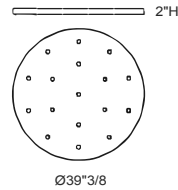

Dimensions

Mini: Ø7" x 7"1/2H

Large: Ø15"3/4 x 11"H

Cable length: 78"3/4

Light Source:

Mini: LED 14W - 24V 3000K 1000lm

Large: LED 30W - 24V 3000K 2100lm

Finishes and materials

Large Open Ring

Clip

Plates & Canopies

Metal plate in the finishes
White Lacquered with power source.

ELECTRIFIED PLATES

B) ROUND PLATE
MAX 3 FITTINGS
BIANCO/WHITE
Ø11"7/8 x 2"H

G) ROUND PLATE
MAX 13 FITTINGS
BIANCO/WHITE
Ø31"1/2 x 2"H

R) SINGLE CANOPY
SAME FINISH
AS STRUCTURE
Ø4"3/8 x 2"3/8H

C) ROUND PLATE
MAX 5 FITTINGS
BIANCO/WHITE
Ø16"1/2 x 2"H

H) ROUND PLATE
MAX 17 FITTINGS
BIANCO/WHITE
Ø39"3/8 x 2"H

D) ROUND PLATE
MAX 7 FITTINGS
BIANCO/WHITE
Ø16"1/2 x 2"H

I) LINEAR PLATE
MAX 8 FITTINGS
BIANCO/WHITE
36"1/4W x 5"1/2D x 2"H

E) ROUND PLATE
MAX 7 FITTINGS
BIANCO/WHITE
Ø23"5/8 x 2"H

J) LINEAR PLATE
MAX 8 FITTINGS
BIANCO/WHITE
54"3/8W x 5"1/2D x 2"H

F) ROUND PLATE
MAX 9 FITTINGS
BIANCO/WHITE
Ø31"1/2 x 2"H