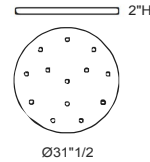

Dimensions

Mini: Ø7" x 7"1/2H

Large: Ø15"3/4 x 11"H

Cable length: 78"3/4

Light Source:

Mini: LED 14W - 24V 3000K 1000lm

Large: LED 30W - 24V 3000K 2100lm

Finishes and materials

Large Open Ring

Clip

Plates & Canopies

Metal plate in the finishes
White Lacquered with power source.

ELECTRIFIED PLATES

B) ROUND PLATE
MAX 3 FITTINGS
BIANCO/WHITE
Ø11"7/8 x 2"H

G) ROUND PLATE
MAX 13 FITTINGS
BIANCO/WHITE
Ø31"1/2 x 2"H

I) LINEAR PLATE
MAX 8 FITTINGS
BIANCO/WHITE
36"1/4W x 5"1/2D x 2"H

E) ROUND PLATE
MAX 7 FITTINGS
BIANCO/WHITE
Ø23"5/8 x 2"H

J) LINEAR PLATE
MAX 8 FITTINGS
BIANCO/WHITE
54"3/8W x 5"1/2D x 2"H

F) ROUND PLATE
MAX 9 FITTINGS
BIANCO/WHITE
Ø31"1/2 x 2"H

K) RECTANGULAR PLATE
MAX 7 FITTINGS
BIANCO/WHITE
35"3/8W x 17"3/4D x 2"H