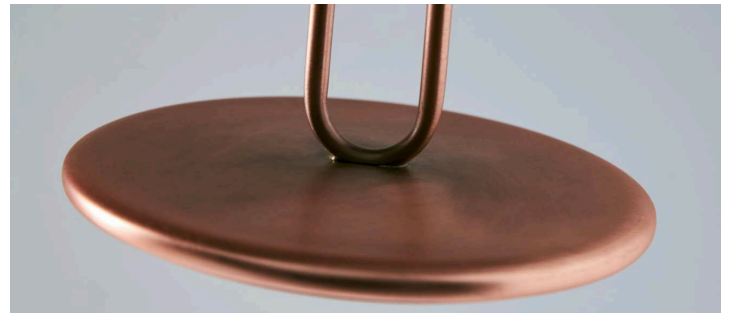

Clip

Design: Daniel Debiasi & Federico Sandri

Description

Suspension or ceiling lamp with metal structure in glossy or brushed finish in the colors gold, pink gold or black nickel. Available with open or closed ring, in two sizes: Mini or Large. Single canopy in the same finish of the structure. Available as a single element or in cluster. Dimmable upon request.

Dimensions

Mini: Ø7" x 7"1/2H

Large: Ø15"3/4 x 11"H

Cable length: 78"3/4

Light Source:

Mini: LED 14W - 24V 3000K 1000lm

Large: LED 30W - 24V 3000K 2100lm

Finishes and materials

Structure: Metal in the colors gold, pink gold or black nickel, glossy or brushed finish.

(For more specifications, please refer to "Finishes & Materials")

Mini Closed Ring

Large Closed Ring

Mini Open Ring

Large Open Ring

Clip

Plates & Canopies

Metal plate in the finishes
White Lacquered with power source.

ELECTRIFIED PLATES

B) ROUND PLATE
MAX 3 FITTINGS
BIANCO/WHITE
Ø11"7/8 x 2"H

G) ROUND PLATE
MAX 13 FITTINGS
BIANCO/WHITE
Ø31"1/2 x 2"H