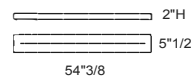

Dimensions

Mini: Ø7" x 7"1/2H

Large: Ø15"3/4 x 11"H

Cable length: 78"3/4

Light Source:

Mini: LED 14W - 24V 3000K 1000lm

Large: LED 30W - 24V 3000K 2100lm

Finishes and materials

Large Open Ring

Clip

Plates & Canopies

Metal plate in the finishes
White Lacquered with power source.

ELECTRIFIED PLATES

B) ROUND PLATE
MAX 3 FITTINGS
BIANCO/WHITE
Ø11"7/8 x 2"H

G) ROUND PLATE
MAX 13 FITTINGS
BIANCO/WHITE
Ø31"1/2 x 2"H

R) SINGLE CANOPY
SAME FINISH
AS STRUCTURE
Ø4"3/8 x 2"3/8H

C) ROUND PLATE
MAX 5 FITTINGS
BIANCO/WHITE
Ø16"1/2 x 2"H

H) ROUND PLATE
MAX 17 FITTINGS
BIANCO/WHITE
Ø39"3/8 x 2"H

D) ROUND PLATE
MAX 7 FITTINGS
BIANCO/WHITE
Ø16"1/2 x 2"H

I) LINEAR PLATE
MAX 8 FITTINGS
BIANCO/WHITE
36"1/4W x 5"1/2D x 2"H

E) ROUND PLATE
MAX 7 FITTINGS
BIANCO/WHITE
Ø23"5/8 x 2"H

J) LINEAR PLATE
MAX 8 FITTINGS
BIANCO/WHITE
54"3/8W x 5"1/2D x 2"H

F) ROUND PLATE
MAX 9 FITTINGS
BIANCO/WHITE
Ø31"1/2 x 2"H