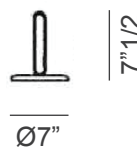

Dimensions

Mini: Ø7" x 7"1/2H

Large: Ø15"3/4 x 11"H

Cable length: 78"3/4

Light Source:

Mini: LED 14W - 24V 3000K 1000lm

Large: LED 30W - 24V 3000K 2100lm

Finishes and materials

Structure: Metal in the colors gold, pink gold or black nickel, glossy or brushed finish.

(For more specifications, please refer to "Finishes & Materials")

Mini Closed Ring

Large Closed Ring

Mini Open Ring

I) LINEAR PLATE
MAX 8 FITTINGS
BIANCO/WHITE
36"1/4W x 5"1/2D x 2"H

E) ROUND PLATE
MAX 7 FITTINGS
BIANCO/WHITE
Ø23"5/8 x 2"H

J) LINEAR PLATE
MAX 8 FITTINGS
BIANCO/WHITE
54"3/8W x 5"1/2D x 2"H

F) ROUND PLATE
MAX 9 FITTINGS
BIANCO/WHITE
Ø31"1/2 x 2"H

K) RECTANGULAR PLATE
MAX 7 FITTINGS
BIANCO/WHITE
35"3/8W x 17"3/4D x 2"H