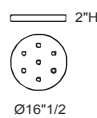

Dimensions

Mini: Ø7" x 7"1/2H

Large: Ø15"3/4 x 11"H

Cable length: 78"3/4

Light Source:

Mini: LED 14W - 24V 3000K 1000lm

Large: LED 30W - 24V 3000K 2100lm

Finishes and materials

Large Open Ring

Clip

Plates & Canopies

Metal plate in the finishes
White Lacquered with power source.

ELECTRIFIED PLATES

B) ROUND PLATE
MAX 3 FITTINGS
BIANCO/WHITE
Ø11"7/8 x 2"H

G) ROUND PLATE
MAX 13 FITTINGS
BIANCO/WHITE
Ø31"1/2 x 2"H

R) SINGLE CANOPY
SAME FINISH
AS STRUCTURE
Ø4"3/8 x 2"3/8H

C) ROUND PLATE
MAX 5 FITTINGS
BIANCO/WHITE
Ø16"1/2 x 2"H

H) ROUND PLATE
MAX 17 FITTINGS
BIANCO/WHITE
Ø39"3/8 x 2"H

D) ROUND PLATE
MAX 7 FITTINGS
BIANCO/WHITE
Ø16"1/2 x 2"H

I) LINEAR PLATE
MAX 8 FITTINGS
BIANCO/WHITE
36"1/4W x 5"1/2D x 2"H

E) ROUND PLATE
MAX 7 FITTINGS
BIANCO/WHITE
Ø23"5/8 x 2"H

J) LINEAR PLATE
MAX 8 FITTINGS
BIANCO/WHITE
54"3/8W x 5"1/2D x 2"H

F) ROUND PLATE
MAX 9 FITTINGS
BIANCO/WHITE
Ø31"1/2 x 2"H