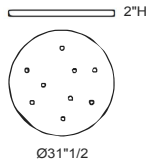

Dimensions

Mini: Ø7" x 7"1/2H

Large: Ø15"3/4 x 11"H

Cable length: 78"3/4

Light Source:

Mini: LED 14W - 24V 3000K 1000lm

Large: LED 30W - 24V 3000K 2100lm

Finishes and materials

Large Open Ring

Clip

Plates & Canopies

Metal plate in the finishes
White Lacquered with power source.

ELECTRIFIED PLATES

B) ROUND PLATE
MAX 3 FITTINGS
BIANCO/WHITE
Ø11"7/8 x 2"H

G) ROUND PLATE
MAX 13 FITTINGS
BIANCO/WHITE
Ø31"1/2 x 2"H

R) SINGLE CANOPY
SAME FINISH
AS STRUCTURE
Ø4"3/8 x 2"3/8H

C) ROUND PLATE
MAX 5 FITTINGS
BIANCO/WHITE
Ø16"1/2 x 2"H

H) ROUND PLATE
MAX 17 FITTINGS
BIANCO/WHITE
Ø39"3/8 x 2"H

D) ROUND PLATE
MAX 7 FITTINGS
BIANCO/WHITE
Ø16"1/2 x 2"H

I) LINEAR PLATE
MAX 8 FITTINGS
BIANCO/WHITE
36"1/4W x 5"1/2D x 2"H

E) ROUND PLATE
MAX 7 FITTINGS
BIANCO/WHITE
Ø23"5/8 x 2"H

J) LINEAR PLATE
MAX 8 FITTINGS
BIANCO/WHITE
54"3/8W x 5"1/2D x 2"H

F) ROUND PLATE
MAX 9 FITTINGS
BIANCO/WHITE
Ø31"1/2 x 2"H