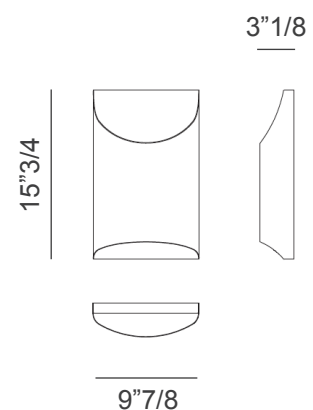

Aprile

Brushed Bronze

Glossy Stainless Steel

White Varnished

Description

Wall lamp with metal structure in the finishes: brushed bronze, glossy stainless steel or white varnished.

Dimensions

9"7/8W x 3"1/8D x 15"3/4H

Light Source:

13W - LED 3000K 1200lm Dimm. TRIAC

Finishes and materials

Structure: Brushed bronze, Glossy stainless steel or White varnished.

(For more specifications, please refer to "Finishes & Materials")