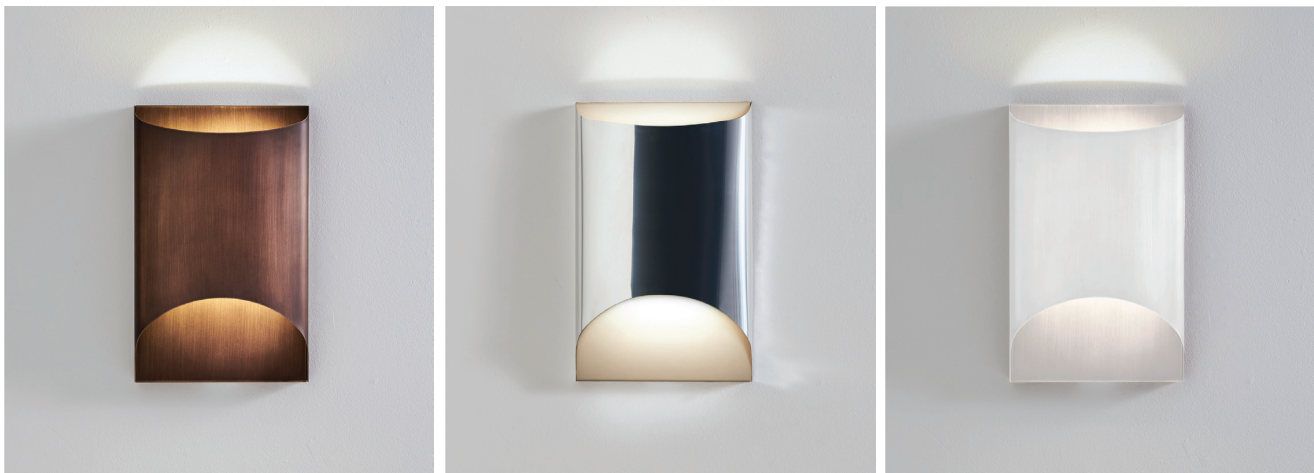

## *Description*

Wall lamp with metal structure in the finishes: brushed bronze, brushed steel or matt white varnished.

Made in Italy.

**Light source:** 2x 6W LED 3000 K - 2 x 600 lm.

Dimmable TRIAC.

## *Dimensions*

**Fatty:** 9"7/8W x 3"3/4D x 15"3/4H

**Tall:** 6"1/4W x 3"1/8D x 23"5/8H

## *Finishes and materials*

**Structure:** Brushed bronze, brushed steel or matt white varnished metal.

(For more specifications, please refer to "Finishes & Materials")