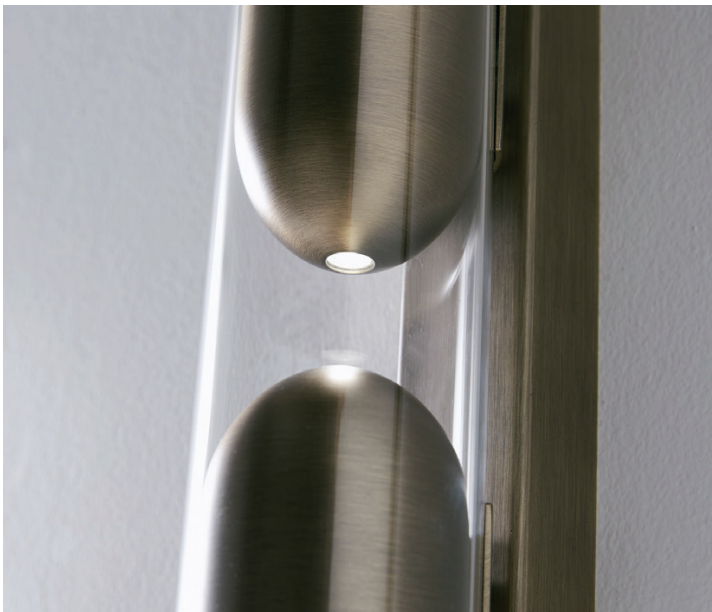

Clash

Design: Artefatto

Description

Adjustable wall lamp with inner structure in metal in the finishes graphite or brushed bronze and outer structure in transparent or fumé glass. Bulb not included.

Light source: 2x 6W - GU10 LED
Made in Italy.

Dimensions

2"3/8W x 3"1/2D x 11"7/8H

Finishes and materials

Inner structure: graphite or brushed bronze metal.

Outer structure: transparent or fumé glass.

(For more specifications, please refer to "Finishes & Materials")