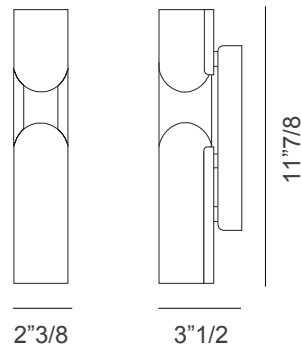

Clash

Design: Artefatto

Description

Adjustable wall lamp with inner structure in metal in the finishes graphite or brushed bronze and outer structure in transparent or fumé glass. Bulb not included.

Light source: 2x 6W - GU10 LED
Made in Italy.

Dimensions

2"3/8W x 3"1/2D x 11"7/8H

Finishes and materials

Inner structure: graphite or brushed bronze metal.

Outer structure: transparent or fumé glass.

(For more specifications, please refer to "Finishes & Materials")