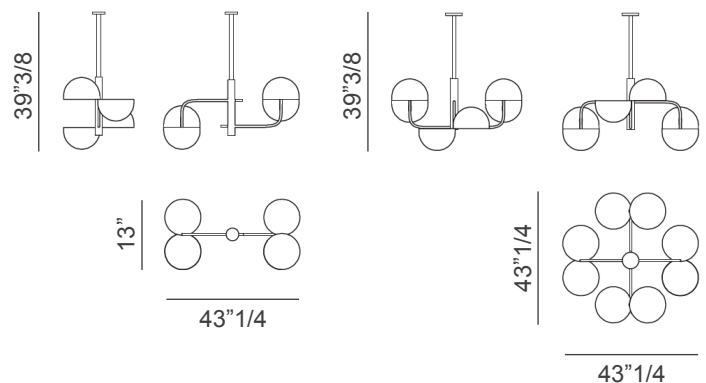

Medium

Large

Finishes and materials

Structure: Glossy black chromed metal.

(For more specifications, please refer to "Finishes & Materials")