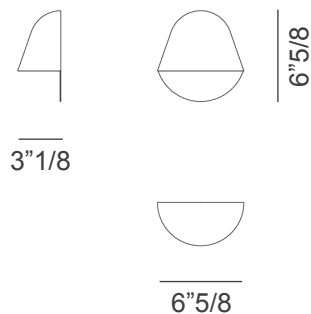

Enoki

Design: Daniel Debiasi & Federico Sandri

Description

Wall lamp in the finishes:
 - Brushed metal in gold and pink gold;
 - Varnished metal in pewter, white or sand.

Dimensions

6"5/8W x 3"1/8D x 6"5/8H

Light Source:

10W - LED 3000K 800lm Dimm. TRIAC

Finishes and materials

Structure: Metal. Finishes: Brushed metal in gold and pink gold or Varnished metal in pewter, white or sand.

(For more specifications, please refer to "Finishes & Materials")