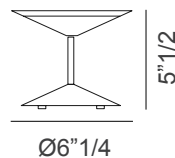

8W LED 3000K - 1000 lm.

Small rechargeable light source:

4,5W LED 3000K - 450 lm.

Dimmer included.

Made in Italy.

Dimensions

Small: Ø6"1/4 x 5"1/2H

Large: Ø12"5/8 x 10"5/8H

Cable length: 70"7/8 (Only for Large version with cable)

Small
rechargeable

Large
rechargeable

Large
with cable

Finishes and materials

Structure: Gold, rose gold, graphite or white matt metal.

(For more specifications, please refer to "Finishes & Materials")