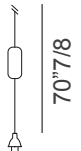

Cable length: 70"7/8 (Only for Large version with cable)

Small
rechargeable

Large
rechargeable

Large
with cable

Finishes and materials

Structure: Gold, rose gold, graphite or white matt metal.

(For more specifications, please refer to "Finishes & Materials")