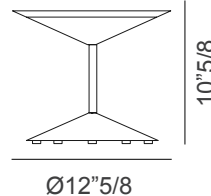

8W LED 3000K - 1000 lm.

Small rechargeable light source:

4,5W LED 3000K - 450 lm.

Dimmer included.

Made in Italy.

Dimensions

Small: Ø6"1/4 x 5"1/2H

Large: Ø12"5/8 x 10"5/8H

Cable length: 70"7/8 (Only for Large version with cable)

Small
rechargeable

Large
rechargeable

Large
with cable

Finishes and materials

Structure: Gold, rose gold, graphite or white matt metal.

(For more specifications, please refer to "Finishes & Materials")