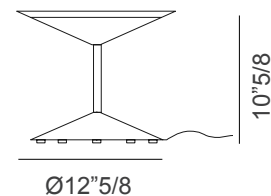

8W LED 3000K - 1000 lm.

Small rechargeable light source:

4,5W LED 3000K - 450 lm.

Dimmer included.

Made in Italy.

Dimensions

Small: Ø6"1/4 x 5"1/2H

Large: Ø12"5/8 x 10"5/8H

Cable length: 70"7/8 (Only for Large version with cable)

Small
rechargeable

Large
rechargeable

Large
with cable

Finishes and materials

Structure: Gold, rose gold, graphite or white matt metal.

(For more specifications, please refer to "Finishes & Materials")