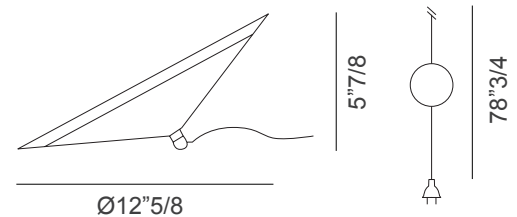

Narciso

Design: Nicola Gallizia

Description

Table lamp with structure in gold, rose gold, graphite or white matt metal.

Light source:
14W LED 3000K - 1500 lm.
Dimmer included.
Made in Italy.

Dimensions

Ø12"5/8W x 5"7/8H
Cable length: 78"3/4