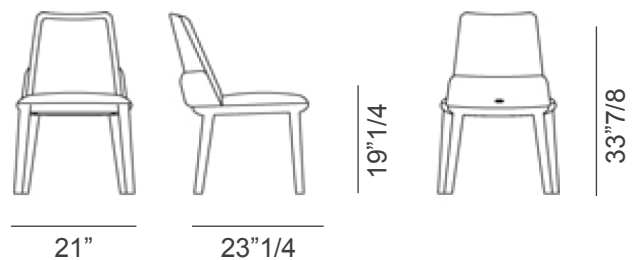

### *Dimensions*

21"W x 23"1/4D x 33"7/8H  
Seat height: 19"1/4