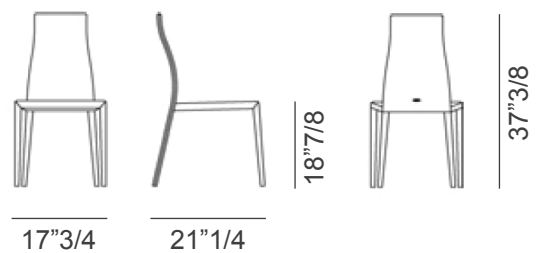

Kay

Description

Fully upholstered chair with steel frame and seat, back and legs covered in Fabric, Synthetic Leather, Synthetic Nubuck, Micro Nubuck or Soft Leather. The cover is not removable.

Dimensions

17³/₄W x 21¹/₄D x 37³/₈H
Seat height: 18⁷/₈

Finishes and materials

Frame: Steel.

Cover: C.O.M. Fabric, Fabric, Synthetic Leather, Synthetic Nubuck, Micro Nubuck, C.O.L. or Soft Leather.

(For more specifications, please refer to "Finishes & Materials")