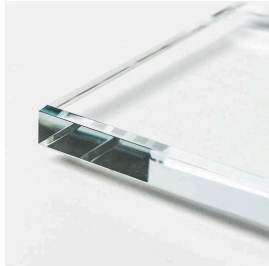

Product: Planer Table

Top: ; `Ugg

---

## Glass

Clear

Extra Clear

Extra Clear  
with Bevel

Bronze Mirrored

Fumé Mirrored