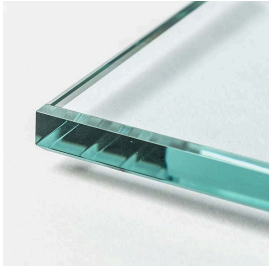

Product: Planer Table

Top: ; `Ugg

---

## Glass

Clear

Extra Clear

Extra Clear  
with Bevel

Bronze Mirrored

Fumé Mirrored