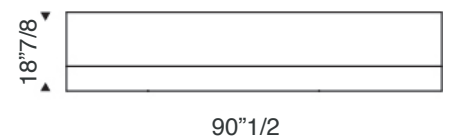

Europa Keramik

Description

Sideboard with sliding doors and insert into the top in:
A) Ceramic Marmi Calacatta, Alabastro, Ardesia, matt/glossy Golden Calacatta or Brown Zinc with matt graphite painted frame;
B) Ceramic Marmi matt/glossy Portoro Matt with matt black painted frame.
Internal shelves in clear glass.

Dimensions

90"1/2W x 18"7/8D x 28"3/4H

Finishes and materials

Frame: Matt graphite painted frame (A) or matt black painted frame (B).

Top & Doors: A) Ceramic Marmi Calacatta, Alabastro, Ardesia, matt/glossy Golden Calacatta or Brown Zinc with graphite frame;