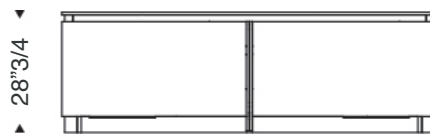

Europa Keramik

Description

Sideboard with sliding doors and insert into the top in:
A) Ceramic Marmi Calacatta, Alabastro, Ardesia, matt/glossy Golden Calacatta or Brown Zinc with matt graphite painted frame;
B) Ceramic Marmi matt/glossy Portoro Matt with matt black painted frame.
Internal shelves in clear glass.

Dimensions

90"1/2W x 18"7/8D x 28"3/4H

Finishes and materials

Frame: Matt graphite painted frame (A) or matt black painted frame (B).

Top & Doors: A) Ceramic Marmi Calacatta, Alabastro, Ardesia, matt/glossy Golden Calacatta or Brown Zinc with graphite frame;