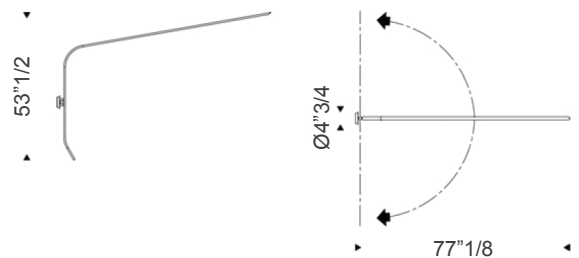

## *Description*

Adjustable wall lamp in titanium, white, black or graphite embossed lacquered steel structure. LED lights.

## *Dimensions*

77"1/8W x 4"3/4D x 53"1/2H  
Adjustable direction in 180°