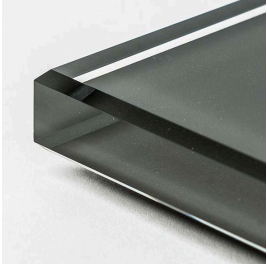

Product: Sunset Table Lamp

LAMPSHADE

Glass

Fumé (smoked)

FRAME

Brass