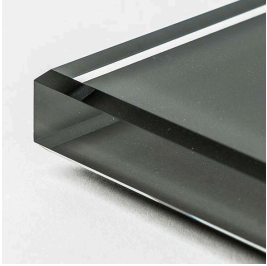

Product: Tramonto Floor Lamp

LAMPSHADE

Glass

Fumé (smoked)

FRAME

Brass