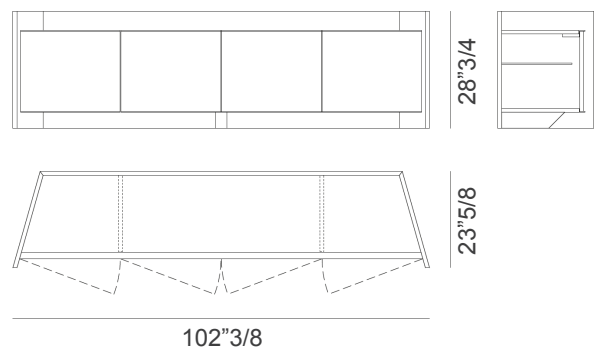

Danny

Design: Mauro Lipparini

Description

Sideboard with 4 doors, external structure in polished lacquered wood and internally covered in satin stainless steel. Top and doors in veneered wood in glossy lacquered finishing. Top profiles in satined stainless steel.

Dimensions

102"3/8W x 23"5/8D x 28"3/4H

Finishes and materials

External Structure: Polished Lacquered Wood.

Top & Doors: Veneered Wood in Glossy Lacquered finish.

Metal Parts (Internal side of Structure & Profile): Satined Stainless Steel, different colors are available.