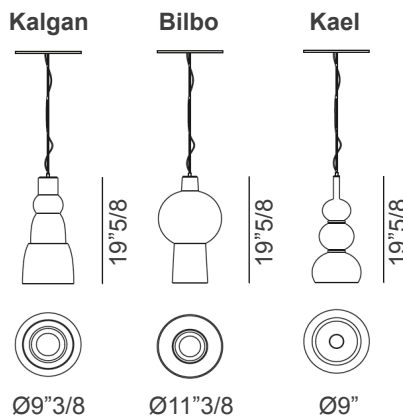

### Description

Suspension lamp in glass with surface treatment of metal vaporization of antique brass, smoked titanium or dark copper.  
Light source: LED - COB 9W with internal diffuser in satin Pyrex.

### Dimensions

**Kalgan:** Ø9"3/8 x 19"5/8H

**Bilbo:** Ø11"3/8 x 19"5/8H

**Kael:** Ø9" x 19"5/8H

### Compositions

**Boreal 3:** Ø19"5/8

**Boreal 9:** 74"3/4W x 17"3/4D

**Boreal 3**

Qty. 1 lamp Kalgan  
Qty. 1 lamp Bilbo  
Qty. 1 lamp Kael  
LED lighting  
3 x COB 9W  
2.700K - 3.600lm

74"3/4

17"3/4