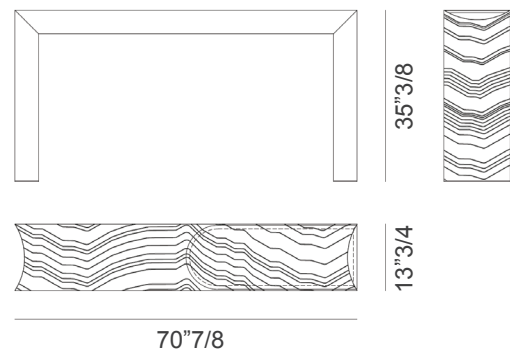

Ekos

Design: Alessandro La Spada

Description

Console in solid marble with concave work for top and legs, handmade polished.

Second top in smoked crystal.

The inside part of the structure is covered in curved polished stainless steel, available in different colors.

Dimensions

70"7/8W x 13"3/4D x 35"3/8H

Finishes and materials

Top & External Sides: Polished Marble: Gold Calacatta, Invisible Grey, Silverwave, Arabescato Orobico or Black Marquinia.

Second Top: Smoked Crystal.

Internal Sides & Under-top: Polished Stainless Steel, available in different colors.

(For more specifications, please refer to "Finishes & Materials")