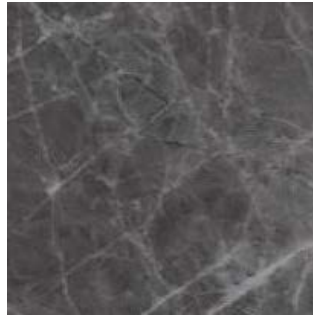

Product: Ekos Marble Console

TOP & EXTERNAL SIDES OF BASE: POLISHED MARBLE

Invisible Grey

Gold Calacatta

Silverwave

Black Marquinia

Grey Stone

Arabescato Orobico

INTERNAL SIDES: POLISHED STAINLESS STEEL

Bianco ostrica/
White oyster

Champagne

Oro/Gold

Bronzo/Bronze

Siena

Canna di fucile/
Gunmetal