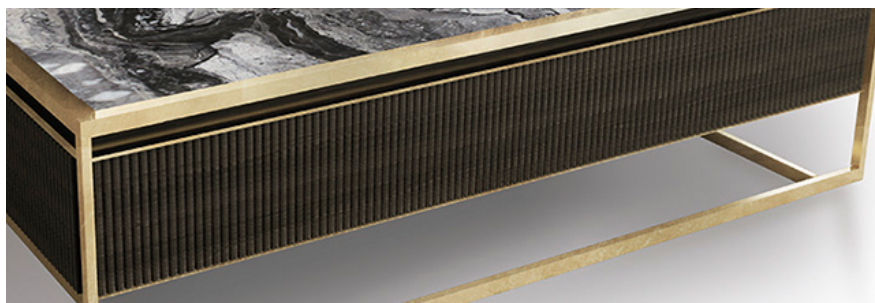

Product: Banner Console

TOP: MARBLE

Arabescato Orobianco Grigio

SHELF: CRYSTAL

Smoked

STRUCTURE & DRAWERS: ASH WOOD

B180/B181/B182

FRAME & PROFILES: BRUSHED STAINLESS STEEL

Champagne satinato/
Champagne satinized

Siena satinato/
Siena satinized

Oro satinato/
Gold satinized

Canna di fucile satinato/
Gunmetal satinized

Bronzo satinato/
Bronze satinized

Nikel nero satinato/
Black nikel satinized