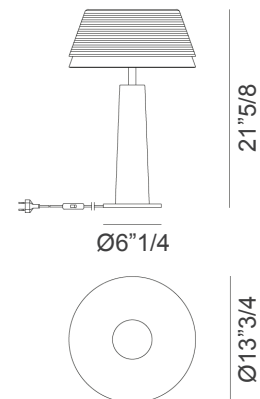

### *Description*

Table lamp in polished steel and blown Murano glass, with conical lampshade with horizontal stripes, with satinized blown Murano glass veil.

Conical stem with blown Murano glass terminal. Satin diffuser for three 6W LED E12 light sources.

### *Dimensions*

Ø13”3/4 x 21”5/8H