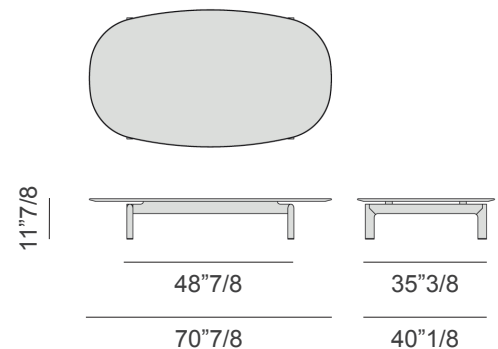

Quay Ovale

Design: G. & O. Buratti

Description

Oval Coffee Table with recessed structure in solid Canaletto wood, Marble top and metal Brushed Brass end feet.

Dimensions

70"7/8W x 40"1/8D x 11"7/8H

Clearance between the legs: 48"7/8 x 35"3/8