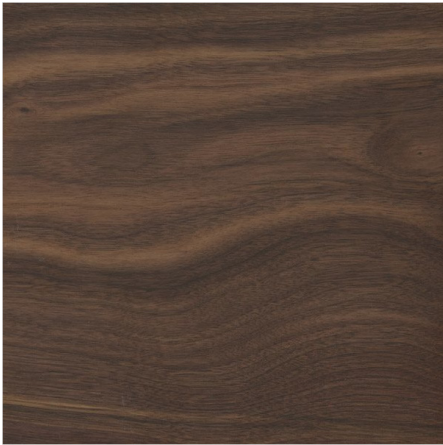

Product: Quay Ovale Coffee Table

STRUCTURE

Wood

Canaletto walnut

Canaletto walnut Moka stained

Canaletto walnut Wenge stained

TOP

Marble

White Calacatta Gold

Brown Emperor Dark

Black Sahara Noir

Product: Quay Ovale Coffee Table

END FEET

Metal

Brushed Brass