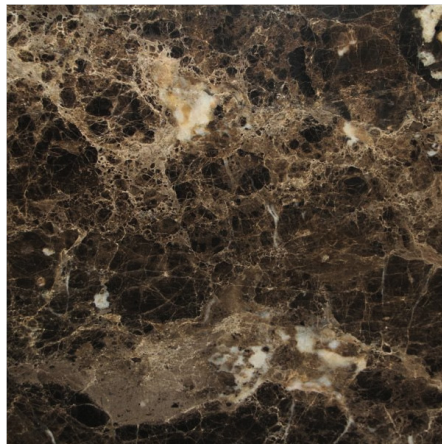

Product: Quay Ovale Coffee Table

STRUCTURE

Wood

Canaletto walnut

Canaletto walnut Moka stained

Canaletto walnut Wenge stained

TOP

Marble

White Calacatta Gold

Brown Emperor Dark

Black Sahara Noir

Product: Quay Ovale Coffee Table

END FEET

Metal

Brushed Brass