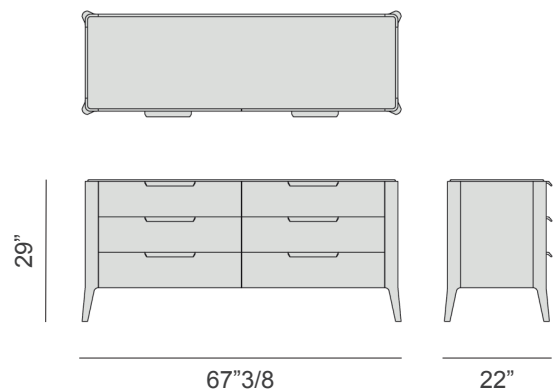

Finishes and materials

Structure: Canaletto Walnut, Canaletto Walnut Moka stained, Canaletto walnut Wenge stained or Matta Lacquered closed pore.

Top: Black Sahara Noir, White Calacatta Gold, Brown Emperador Dark Marble or Frosted Backcoated Black, Extralight Frosted Backcoated White, Extralight Frosted Backcoated Granata, Extralight Frosted Backcoated Argilla, Extralight Frosted Backcoated Iron Glass.