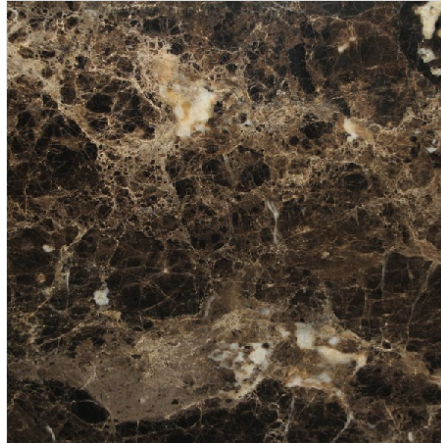

### Wood

Canaletto walnut

Canaletto walnut Moka stained

Canaletto walnut Wenge stained

**SEE MORE MATERIALS IN THE FOLLOWING PAGES**

Product: Ziggy Night 6 Dresser

## STRUCTURE

---

**Matt Lacquered closed pore**

Piombo NCS S 4050 Y90R

Pistacchio Pantone 5825

Avio Pantone 5415

Iron Ral 7011

Product: Ziggy Night 6 Dresser

### Marble

White Calacatta Gold

Brown Emperador Dark

Black Sahara Noir